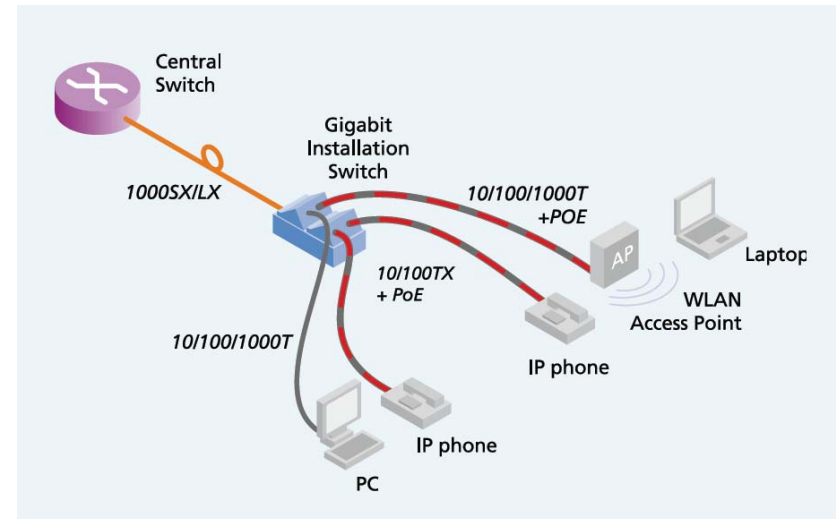

Fiber to the Office

- Horizontální / vertikální instalace do lišt 45x45mm
- FE / GE verze
- Verze s/bez PoE
- Nabízené modely
 - 1x FO Uplink + 2x RJ45
 - 1x FO Uplink + 4x RJ45 (PSE)
 - 1x FO Up-link + 5x RJ45 (PSE)
1x RJ45 Up-link (PD) + 4x RJ45 (PSE)
 - 1x RJ45 Up-link (PD) + 5x RJ45 (PSE)
- Optické rozhraní: MM (SC/ST), SM (SC/ST), Dual Speed FE/GE SFP (LC)
- Unmanaged / Managed (Telnet, Web, SSH, SNMP, Microsens nmp)
- Podpora QoS, VLAN, 802.1x RADIUS

Fiber to the Office

Fiber to the Office

Central 48V DC PS

12/24-port media-converter

Modular FE switch, GE uplink

Network Management Platform

GE switch „pěti-kvalt“

Fiber to the Desktop