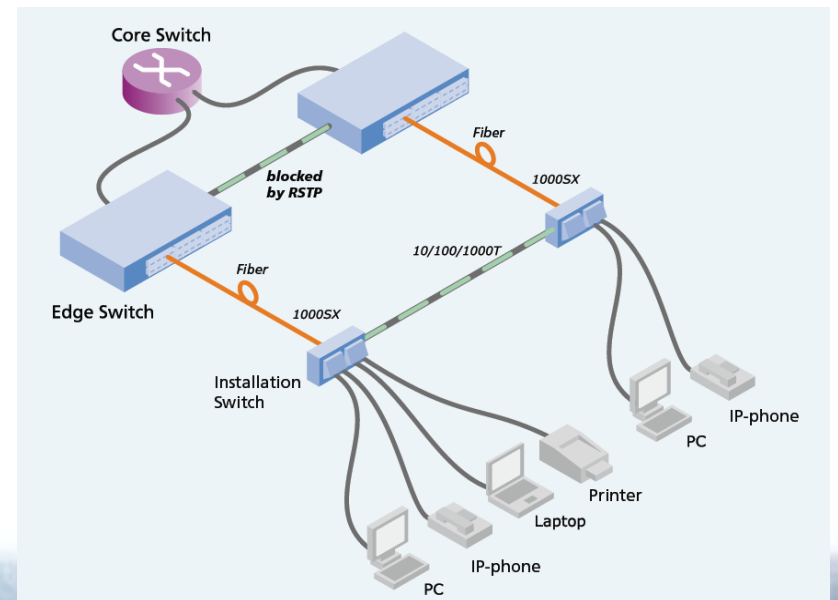

Fiber to the Office

- Horizontální / vertikální instalace do lišt 45x45mm
- FE / GE verze
- Verze s/bez PoE
- Nabízené modely
 - 1x FO Uplink + 2x RJ45
 - 1x FO Uplink + 4x RJ45 (PSE)
 - 1x FO Up-link + 5x RJ45 (PSE)
1x RJ45 Up-link (PD) + 4x RJ45 (PSE)
 - 1x RJ45 Up-link (PD) + 5x RJ45 (PSE)
- Optické rozhraní: MM (SC/ST), SM (SC/ST), Dual Speed FE/GE SFP (LC)
- Unmanaged / Managed (Telnet, Web, SSH, SNMP, Microsens nmp)
- Podpora QoS, VLAN, 802.1x RADIUS

Fiber to the Office

Fiber to the Office

Central 48V DC PS

12/24-port media-converter

Modular FE switch, GE uplink

Network Management Platform

GE switch „pěti-kvalt“

Fiber to the Desktop