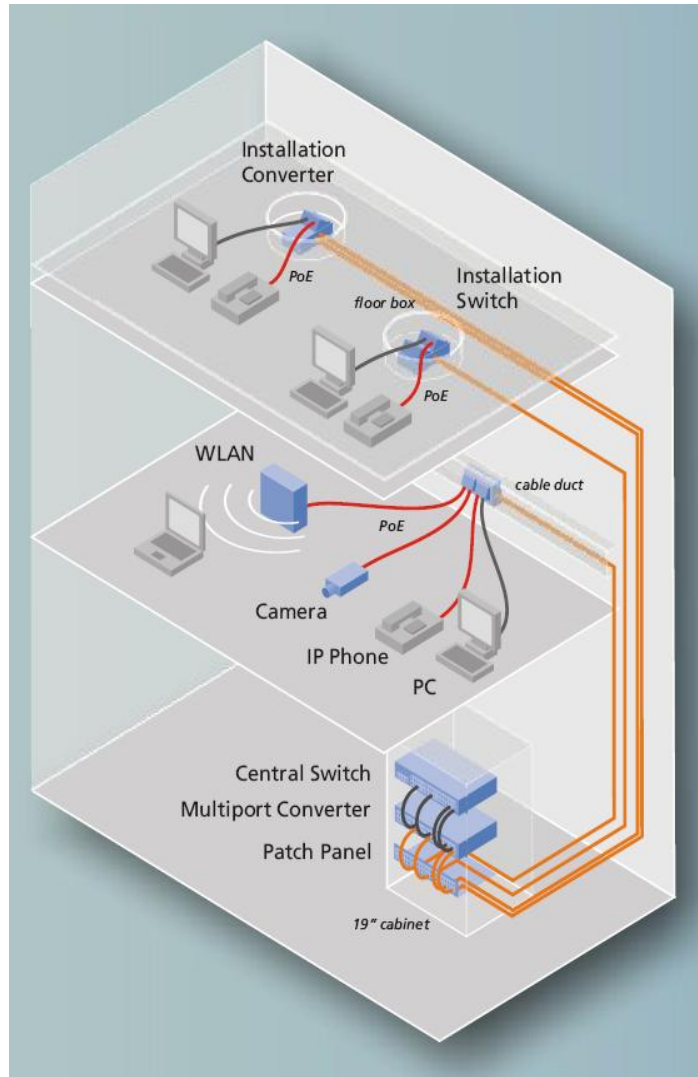

Fiber to the Office

- Horizontální / vertikální instalace do lišt 45x45mm
- FE / GE verze
- Verze s/bez PoE
- Nabízené modely
 - 1x FO Uplink + 2x RJ45
 - 1x FO Uplink + 4x RJ45 (PSE)
 - 1x FO Up-link + 5x RJ45 (PSE)
1x RJ45 Up-link (PD) + 4x RJ45 (PSE)
 - 1x RJ45 Up-link (PD) + 5x RJ45 (PSE)
- Optické rozhraní: MM (SC/ST), SM (SC/ST), Dual Speed FE/GE SFP (LC)
- Unmanaged / Managed (Telnet, Web, SSH, SNMP, Microsens nmp)
- Podpora QoS, VLAN, 802.1x RADIUS

Fiber to the Office

Fiber to the Office

Central 48V DC PS

12/24-port media-converter

Modular FE switch, GE uplink

Network Management Platform

GE switch „pěti-kvalt“

Fiber to the Desktop