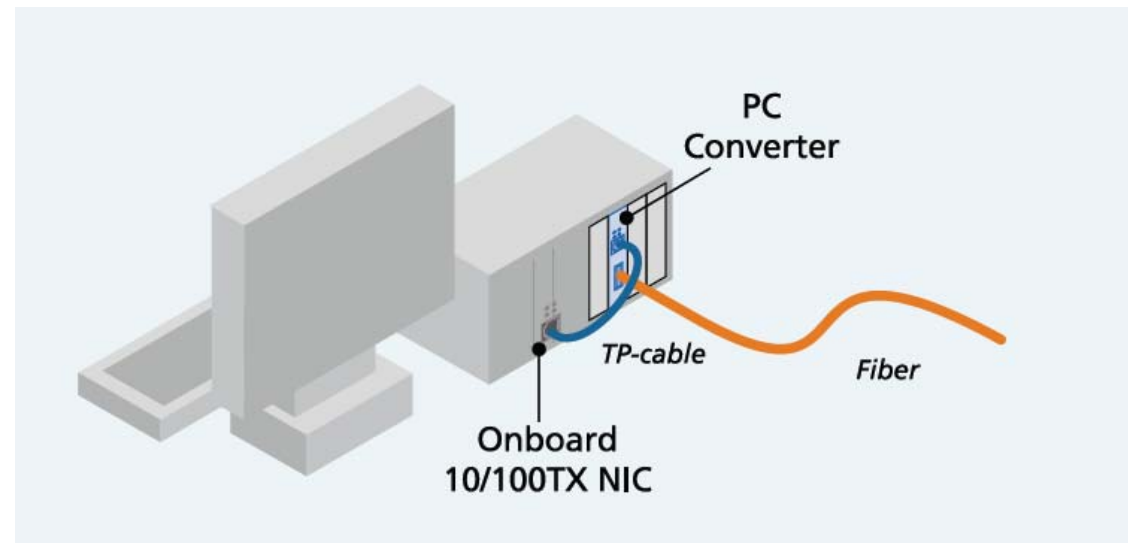

Fiber to the Desktop

- FE / GE PC-internal Bridges/Converters
- Y-cable / A24 Adapter
- MM / SM / SFP

MICROSENS
fiber optic solutions
a company of the euromicron group