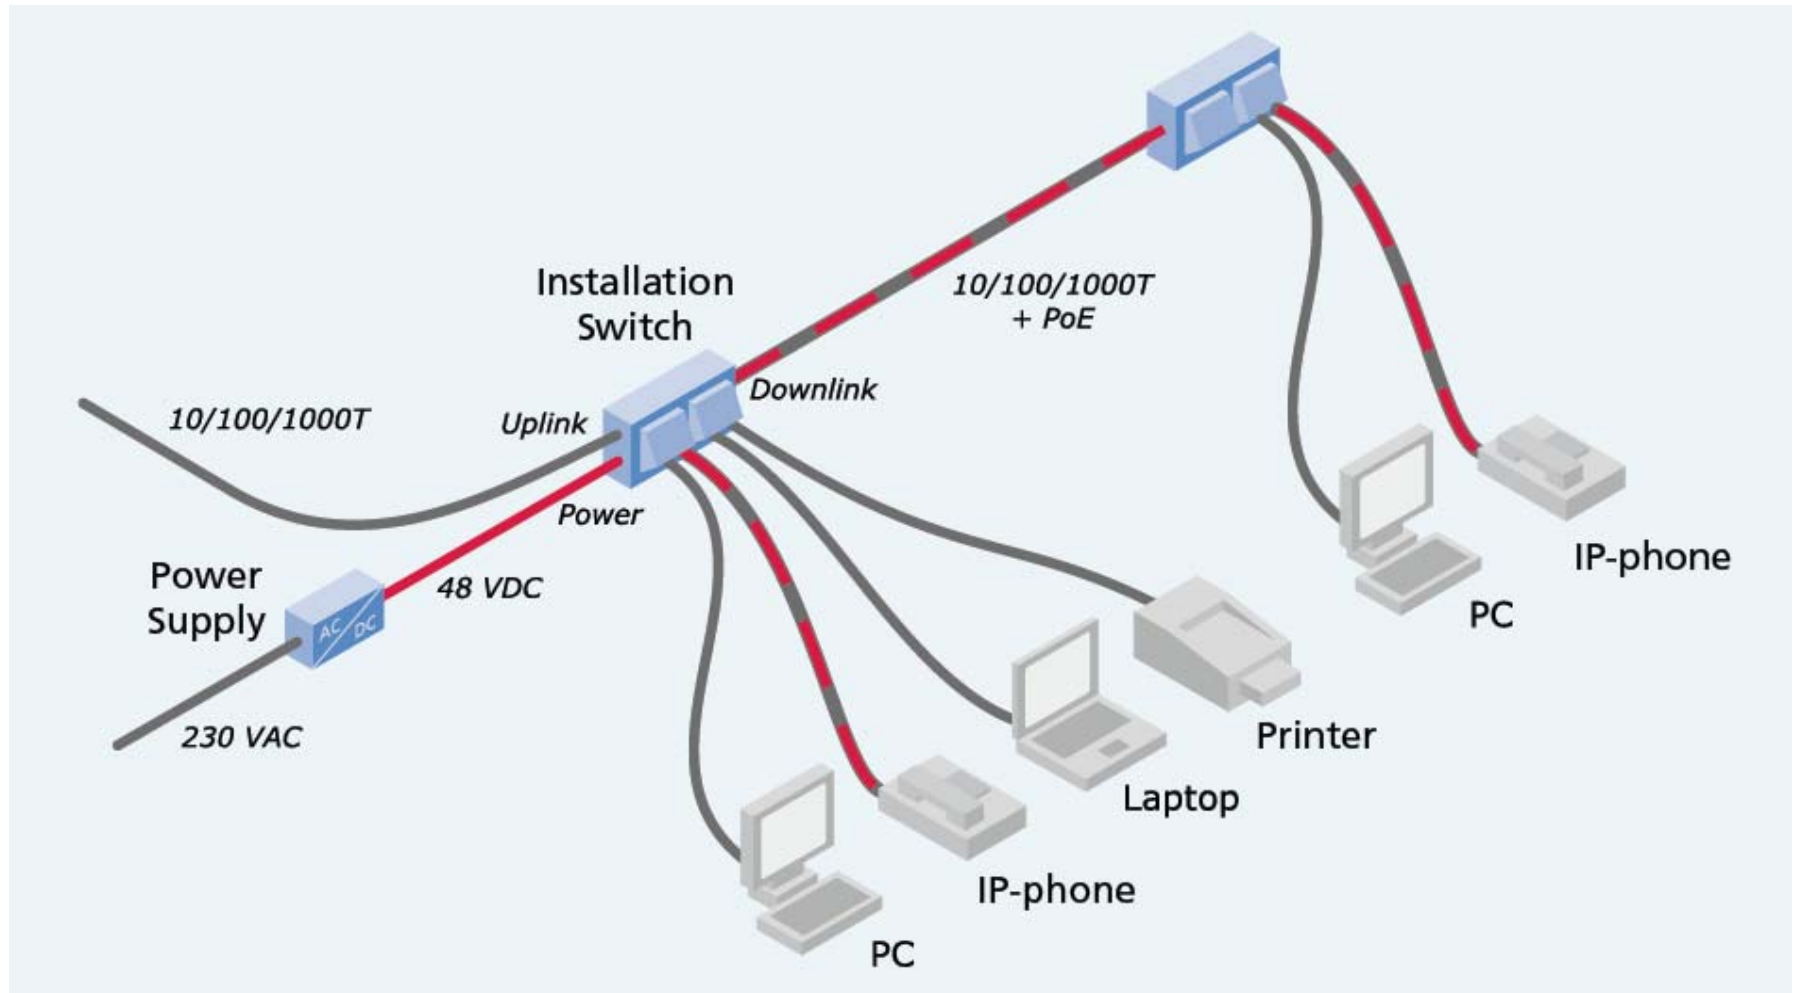

Fiber to the Office

- Horizontální / vertikální instalace do lišt 45x45mm
- FE / GE verze
- Verze s/bez PoE
- Nabízené modely
 - 1x FO Uplink + 2x RJ45
 - 1x FO Uplink + 4x RJ45 (PSE)
 - 1x FO Up-link + 5x RJ45 (PSE)
1x RJ45 Up-link (PD) + 4x RJ45 (PSE)
 - 1x RJ45 Up-link (PD) + 5x RJ45 (PSE)
- Optické rozhraní: MM (SC/ST), SM (SC/ST), Dual Speed FE/GE SFP (LC)
- Unmanaged / Managed (Telnet, Web, SSH, SNMP, Microsens nmp)
- Podpora QoS, VLAN, 802.1x RADIUS

Fiber to the Office

Fiber to the Office

Central 48V DC PS

12/24-port media-converter

Modular FE switch, GE uplink

Network Management Platform

GE switch „pěti-kvalt“

Fiber to the Desktop