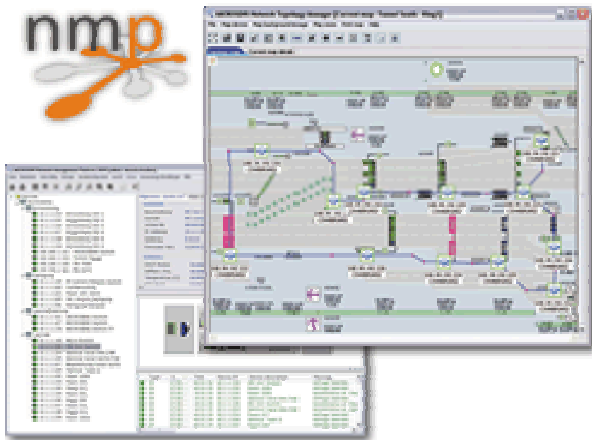

Fiber to the Office

- Horizontální / vertikální instalace do lišt 45x45mm
- FE / GE verze
- Verze s/bez PoE
- Nabízené modely
 - 1x FO Uplink + 2x RJ45
 - 1x FO Uplink + 4x RJ45 (PSE)
 - 1x FO Up-link + 5x RJ45 (PSE)
1x RJ45 Up-link (PD) + 4x RJ45 (PSE)
 - 1x RJ45 Up-link (PD) + 5x RJ45 (PSE)
- Optické rozhraní: MM (SC/ST), SM (SC/ST), Dual Speed FE/GE SFP (LC)
- Unmanaged / Managed (Telnet, Web, SSH, SNMP, Microsens nmp)
- Podpora QoS, VLAN, 802.1x RADIUS

Fiber to the Office

Fiber to the Office

Central 48V DC PS

12/24-port media-converter

Modular FE switch, GE uplink

Network Management Platform

GE switch „pěti-kvalt“

Fiber to the Desktop